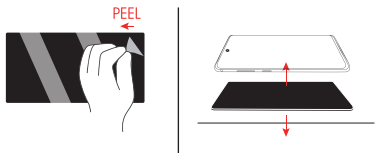

**1** Adhere the mounting pad to a sturdy surface, and place your phone on top of it. This will help keep the phone in place during installation.

**2** Begin by cleaning the screen with the Wet/Dry Wipes and the Dust Removal Stickers.

*\*Please watch the installation video carefully before installing the screen protector.*

**3** Fully insert the alignment tool into your phone's USB-C port, making sure it is flush against the bottom of your phone.

**4** Remove the Tab 1 film carefully, and place the three hole punch part of the screen protector onto the alignment tool. Please make sure that the Tab 3 film, which has the text printed on it is face up, then affix the alignment tool cap to the bottom piece to keep the protector in place.