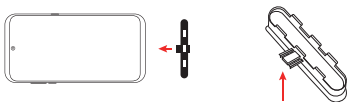

*\*Please watch the installation video carefully before installing the screen protector.*

**3** Fully insert the alignment tool into your phone's USB-C port, making sure it is flush against the bottom of your phone.