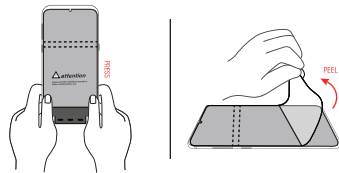

*\*Please watch the installation video carefully before installing the screen protector.*

**3** Fully insert the alignment tool into your phone's USB-C port, making sure it is flush against the bottom of your phone.

**4** Remove the Tab 1 film carefully, and place the three hole punch part of the screen protector onto the alignment tool. Please make sure that the Tab 3 film, which has the text printed on it is face up, then affix the alignment tool cap to the bottom piece to keep the protector in place.

**5** Carefully align the protector to your phone's screen, and once in place, swipe on the middle adhesive strip.

**6** Lift the loose end with tab 2, starting from the middle of the protector at the adhesive strip. Use the squeegee to push the tab 2 film out from underneath (effectively rolling and adhering the top half of the screen protector into place.)

**7** Remove the cover of the alignment tool and then remove the bottom half of the tool from the phone's USB-C port.

**8** Repeat Step 6 for the bottom half of the screen protector.

**9** Push with thumbs along the protector to seal it in place and remove the top mask film.