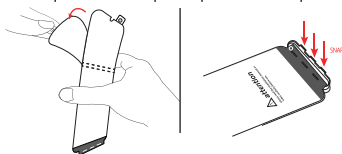

**1** Adhere the mounting pad to a sturdy surface, and place your phone on top of it. This will help keep the phone in place during installation.

**2** Begin by cleaning the screen with the Wet/Dry Wipes and the Dust Removal Stickers.

*\*Please watch the installation video carefully before installing the screen protector.*

**3** Fully insert the alignment tool into your phone's USB-C port, making sure it is flush against the bottom of your phone.

**4** Remove the Tab 1 film carefully, and place the three hole punch part of the screen protector onto the alignment tool. Please make sure that the Tab 3 film, which has the text printed on it is face up, then affix the alignment tool cap to the bottom piece to keep the protector in place.

**5** Carefully align the protector to your phone's screen, and once in place, swipe on the middle adhesive strip.

**6** Lift the loose end with tab 2, starting from the middle of the protector at the adhesive strip. Use the squeegee to push the tab 2 film out from underneath (effectively rolling and adhering the top half of the screen protector into place.)