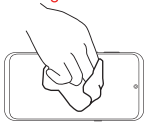

**1** Adhere the mounting pad to a sturdy surface, and place your phone on top of it. This will help keep the phone in place during installation.

**2** Begin by cleaning the screen with the Wet/Dry Wipes and the Dust Removal Stickers.

*\*Please watch the installation video carefully before installing the screen protector.*

**3** Fully insert the alignment tool into your phone's USB-C port, making sure it is flush against the bottom of your phone.

**4** Remove the Tab 1 film carefully, and place the three hole punch part of the screen protector onto the alignment tool. Please make sure that the Tab 3 film, which has the text printed on it is face up, then affix the alignment tool cap to the bottom piece to keep the protector in place.

**5** Carefully align the protector to your phone's screen, and once in place, swipe on the middle adhesive strip.

**6** Lift the loose end with tab 2, starting from the middle of the protector at the adhesive strip. Use the squeegee to push the tab 2 film out from underneath (effectively rolling and adhering the top half of the screen protector into place.)