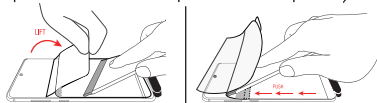

*\*Please watch the installation video carefully before installing the screen protector.*

**3** Fully insert the alignment tool into your phone's USB-C port, making sure it is flush against the bottom of your phone.

**4** Remove the Tab 1 film carefully, and place the three hole punch part of the screen protector onto the alignment tool. Please make sure that the Tab 3 film, which has the text printed on it is face up, then affix the alignment tool cap to the bottom piece to keep the protector in place.

**5** Carefully align the protector to your phone's screen, and once in place, swipe on the middle adhesive strip.

**6** Lift the loose end with tab 2, starting from the middle of the protector at the adhesive strip. Use the squeegee to push the tab 2 film out from underneath (effectively rolling and adhering the top half of the screen protector into place.)

**7** Remove the cover of the alignment tool and then remove the bottom half of the tool from the phone's USB-C port.

**8** Repeat Step 6 for the bottom half of the screen protector.

**9** Push with thumbs along the protector to seal it in place and remove the top mask film.