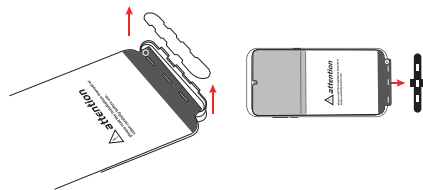

*\*Please watch the installation video carefully before installing the screen protector.*

**3** Fully insert the alignment tool into your phone's USB-C port, making sure it is flush against the bottom of your phone.

**4** Remove the Tab 1 film carefully, and place the three hole punch part of the screen protector onto the alignment tool. Please make sure that the Tab 3 film, which has the text printed on it is face up, then affix the alignment tool cap to the bottom piece to keep the protector in place.

**5** Carefully align the protector to your phone's screen, and once in place, swipe on the middle adhesive strip.

**6** Lift the loose end with tab 2, starting from the middle of the protector at the adhesive strip. Use the squeegee to push the tab 2 film out from underneath (effectively rolling and adhering the top half of the screen protector into place.)

**7** Remove the cover of the alignment tool and then remove the bottom half of the tool from the phone's USB-C port.

**8** Repeat Step 6 for the bottom half of the screen protector.

**9** Push with thumbs along the protector to seal it in place and remove the top mask film.