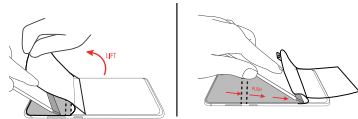

*\*Please watch the installation video carefully before installing the screen protector.*

**3** Fully insert the alignment tool into your phone's USB-C port, making sure it is flush against the bottom of your phone.

**4** Remove the Tab 1 film carefully, and place the three hole punch part of the screen protector onto the alignment tool. Please make sure that the Tab 3 film, which has the text printed on it is face up, then affix the alignment tool cap to the bottom piece to keep the protector in place.

**5** Carefully align the protector to your phone's screen, and once in place, swipe on the middle adhesive strip.

**6** Lift the loose end with tab 2, starting from the middle of the protector at the adhesive strip. Use the squeegee to push the tab 2 film out from underneath (effectively rolling and adhering the top half of the screen protector into place.)

**7** Remove the cover of the alignment tool and then remove the bottom half of the tool from the phone's USB-C port.

**8** Repeat Step 6 for the bottom half of the screen protector.

**9** Push with thumbs along the protector to seal it in place and remove the top mask film.