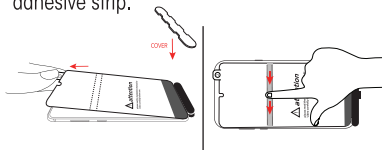

*\*Please watch the installation video carefully before installing the screen protector.*

**3** Fully insert the alignment tool into your phone's USB-C port, making sure it is flush against the bottom of your phone.

**4** Remove the Tab 1 film carefully, and place the three hole punch part of the screen protector onto the alignment tool. Please make sure that the Tab 3 film, which has the text printed on it is face up, then affix the alignment tool cap to the bottom piece to keep the protector in place.

**5** Carefully align the protector to your phone's screen, and once in place, swipe on the middle adhesive strip.

**6** Lift the loose end with tab 2, starting from the middle of the protector at the adhesive strip. Use the squeegee to push the tab 2 film out from underneath (effectively rolling and adhering the top half of the screen protector into place.)

**7** Remove the cover of the alignment tool and then remove the bottom half of the tool from the phone's USB-C port.

**8** Repeat Step 6 for the bottom half of the screen protector.

**9** Push with thumbs along the protector to seal it in place and remove the top mask film.