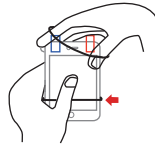

## Installation & Use

For Hinge Method

Don't forget to watch the Installation Video!

**TECH**matte  
because Technology matters ...

### INSTALLATION INSTRUCTIONS

Please follow the steps below to install your new amFilm screen protector.

01

P  
R  
E  
P

Wash and dry hands to remove oils and dirt.

Clean the screen using provided cleaning cloth

### APPLICATION

02

Align the Screen Protector with all of the edges of your device; make sure the **STEP 1 TAB IS FACING DOWN**. Wrap the two rubber bands around the top & bottom of the device/screen protector to secure it into place.

03

Realign protector as needed and place two of the included Hinge Stickers in between rubber bands to secure the protector to the device. Once the stickers are secure, remove the two rubber bands and set aside.