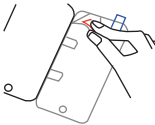

04

Flip the protector over using the hinge, so the **STEP 1 TAB** now faces up. Repeat screen cleaning from **PREP**. Holding onto the Step 1 Tab, slowly peel back and remove the protective, film layer.