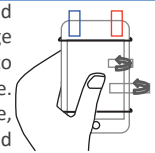

### APPLICATION

02

Align the Screen Protector with all of the edges of your device; make sure the **STEP 1 TAB IS FACING DOWN**. Wrap the two rubber bands around the top & bottom of the device/screen protector to secure it into place.

03

Realign protector as needed and place two of the included Hinge Stickers in between rubber bands to secure the protector to the device. Once the stickers are secure, remove the two rubber bands and set aside.